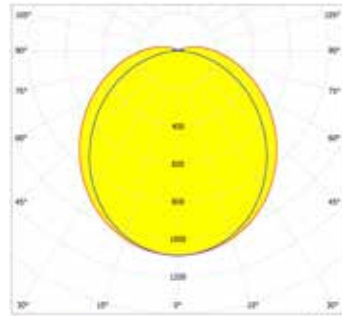

CLEVER
SWIFT
SOLID

Technical information

Length	1,030 mm
Output flux	3,400 lm
Wattage	27 W
Voltage	220 - 240 V
Frequency	50 ÷ 60 Hz
Power factor	>0.9
Drivers	Signify or Osram
Operational temperature	-20 °C to +35 °C
Weight	Approx. 2.5 kg/m including profile and accessories
Application	Low areas, order picking racks and retail
Installation height	2 - 4 m
Colour temperature	Natural white (± 4,000 K)
Colour Rendering Index (CRI)	>80
Lens option	Diffuse
Cover material	PMMA
Material	Untreated aluminium
Colour	Untreated aluminium and anodized
Impact resistance	IK07
IP code	IP20
Options	Emergency lighting
Warranty	L85B10 / 5 year warranty / Ta 35 °C
Expected life span	It is possible to reach 50,000 hours
BREEAM norms	Yes

On the initial performance, a tolerance of ± 10% is applicable, according to IEC. Technical data subject to change.

CLEVER
SWIFT
SOLID

Joris - EN v1.1 01/09/21

JORIS DIFFUSE

Luminaire

Dimensions

Polar diagram

Product code IP20	Length (mm)	Wattage (W)	Output flux (lm)	Lumen/Watt
LBN-D-109	1,030	27	3,400	125

On the initial performance, a tolerance of $\pm 10\%$ is applicable, according to IEC. Technical data subject to change.