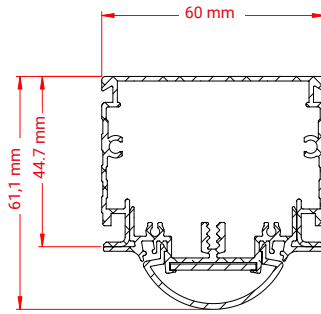

CLEVER
SWIFT
SOLID

Technical information

Length	1,030 mm
Output flux	3,400 lm
Wattage	27 W
Voltage	220 - 240 V
Frequency	50 ÷ 60 Hz
Power factor	>0.9
Drivers	Signify or Osram
Operational temperature	-20 °C to +35 °C
Weight	Approx. 2.5 kg/m including profile and accessories
Application	Low areas, order picking racks and retail
Installation height	2 - 4 m
Colour temperature	Natural white (± 4,000 K)
Colour Rendering Index (CRI)	>80
Lens option	Diffuse
Cover material	PMMA
Material	Untreated aluminium
Colour	Untreated aluminium and anodized
Impact resistance	IK07
IP code	IP20
Options	Emergency lighting
Warranty	L85B10 / 5 year warranty / Ta 35 °C
Expected life span	It is possible to reach 50,000 hours
BREEAM norms	Yes

On the initial performance, a tolerance of ± 10% is applicable, according to IEC. Technical data subject to change.

CLEVER
SWIFT
SOLID

Joris - EN v1.1 01/09/21

JORIS DIFFUSE

Luminaire

Dimensions

Polar diagram

Product code IP20	Length (mm)	Wattage (W)	Output flux (lm)	Lumen/Watt
LBN-D-109	1,030	27	3,400	125

On the initial performance, a tolerance of $\pm 10\%$ is applicable, according to IEC. Technical data subject to change.